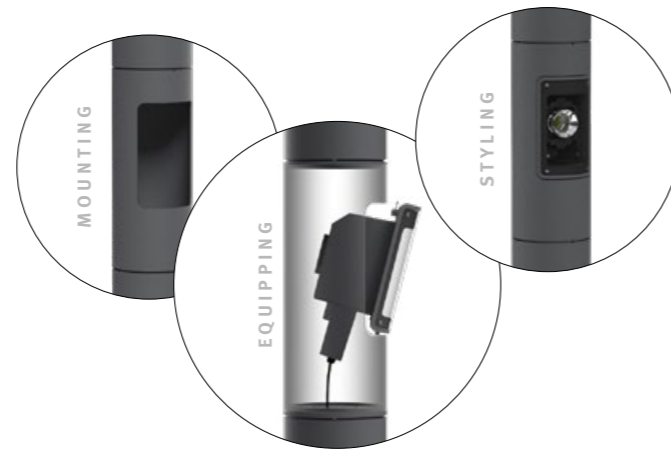

RENO ELEMENTS with spotlight module.

CITY ELEMENTS 200 – The new cutting edge in the range of multifunctional illuminating columns

The new multifunctional illuminating columns, CITY ELEMENTS 200, epitomise an evolution in light and multifunctionality.

With a diameter of 200 mm and many innovative new features, the CITY ELEMENTS 200 is destined for attractive design and solution concepts in urban environments.

At the same time, the CITY ELEMENTS 200 is exceptionally easy to use, i.e. simple to set up and to install – and that regardless of the weather!